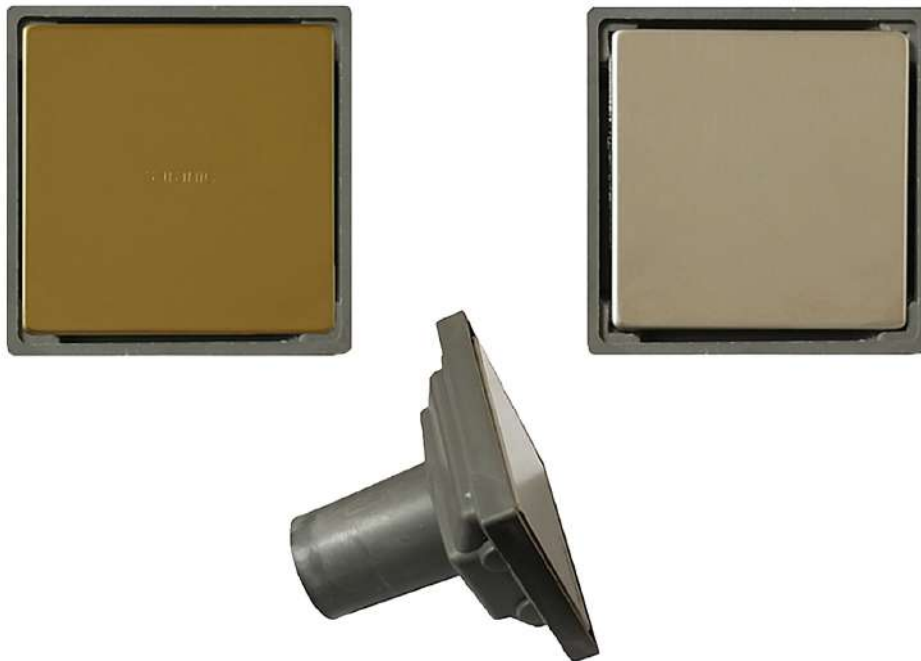

Tile-in Drain Model 500

Features:

- Material : 304 Stailless Steel & Plastic
- Floor slopped
- High water discharge
- Usable on 63 inch pipes
- P-trap poppet & Junk strainer on long flang
- Protective layer to stabilize finishing
- 0.8 mm 304 Stailless Steel sheet on top

<u>Code</u>	<u>Color</u>	<u>Flang</u>	<u>Size</u>	<u>Price</u>
S 500 T	Matte Steel	Long	11*11	$ 2.50
SG 500 T	Matte Gold	Long	11*11	$ 3.50

+372 53 188 722
Get latest Price list in whatsapp

Saranic.ir
Find out newest offers

Saranic.ir
Check out new designs

Saranic.ir
Find out more...

Saranic.ir
See new opportunities