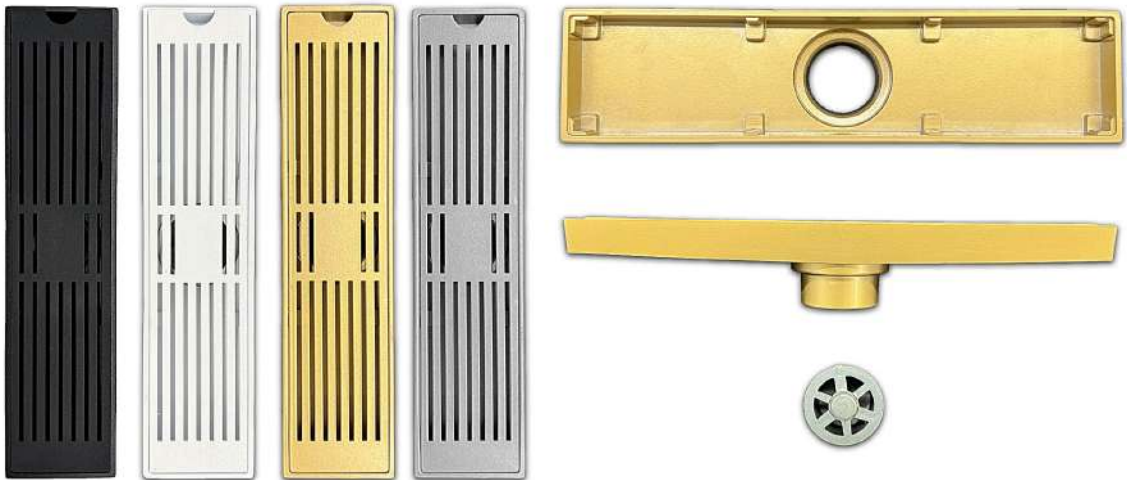

Patterned Top Steel Drain Model 402

Features:

- Material : Steel top & aluminum body
- Floor slopped
- High water discharge
- Usable on 63 inch pipes
- P-trap poppet & junk strainer
- Protective layer to stabilize finishing
- Material : Steel top & aluminum body

<u>Code</u>	<u>Color</u>	<u>Flang</u>	<u>Size</u>	<u>Price</u>
TDSM 402	Matte Steel	Long	7*30	$ 23
TDGM 402	Matte Gold	Long	7*30	$ 23.50
TDW 402	White	Long	7*30	$ 23.50
TDB 402	Black	Long	7*30	$ 23.50

+372 53 188 722
Get latest Price list in whatsapp

Saranic.ir
Find out newest offers

Saranic.ir
Check out new designs

Saranic.ir
Find out more...

Saranic.ir
See new opportunities