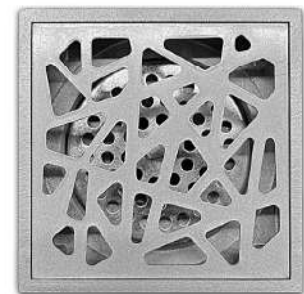

Top Steel Drain Model 404

Features:

- Material : Top steel & aluminum body
- Floor slopped
- High water discharge
- Usable on 63 & 90 inch pipes
- P-trap poppet & junk strainer
- Protective layer to stabilize finishing
- 2 mm aluminum sheet for top & 4 mm aluminum for body

<u>Code</u>	<u>Color</u>	<u>Flang</u>	<u>Size</u>	<u>Price</u>
SM 404	Matte Steel	Medium	10*10	$ 8.70
GM 404	Matte Gold	Medium	10*10	$ 9.00

+372 53 188 722
Get latest Price list in whatsapp

Saranic.ir
Find out newest offers

Saranic.ir
Check out new designs

Saranic.ir
Find out more...

Saranic.ir
See new opportunities